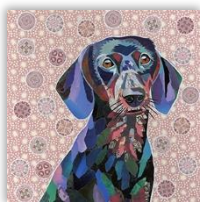

42

The Hat Society

£ 175

Set of six miniature collages on card with cream wooden frames.

Each picture size: 12 x 8 cm

Each frame size: 16 x 12 cm

43

Gilded Steps

£ 200

Set of six small collages on card in faux vintage blue and gold frames.

Each picture size: 10 x 10 cm

Each frame size: 18 x 18 cm

44

Golden Shoal

£ 175

Set of six small collages in deep white wooden frames.

Each picture & frame size: 15 x 15 cm

45

Black and Tan Dachshund

£ 225

Collage on card with a wide white wooden St Ives frame.

Picture size: 30 x 30 cm

Frame size: 45 x 45 cm

ALISON ADAMS 'FLORA, FAUNA & FANTASY' EXHIBITION LISTING PAGE 9